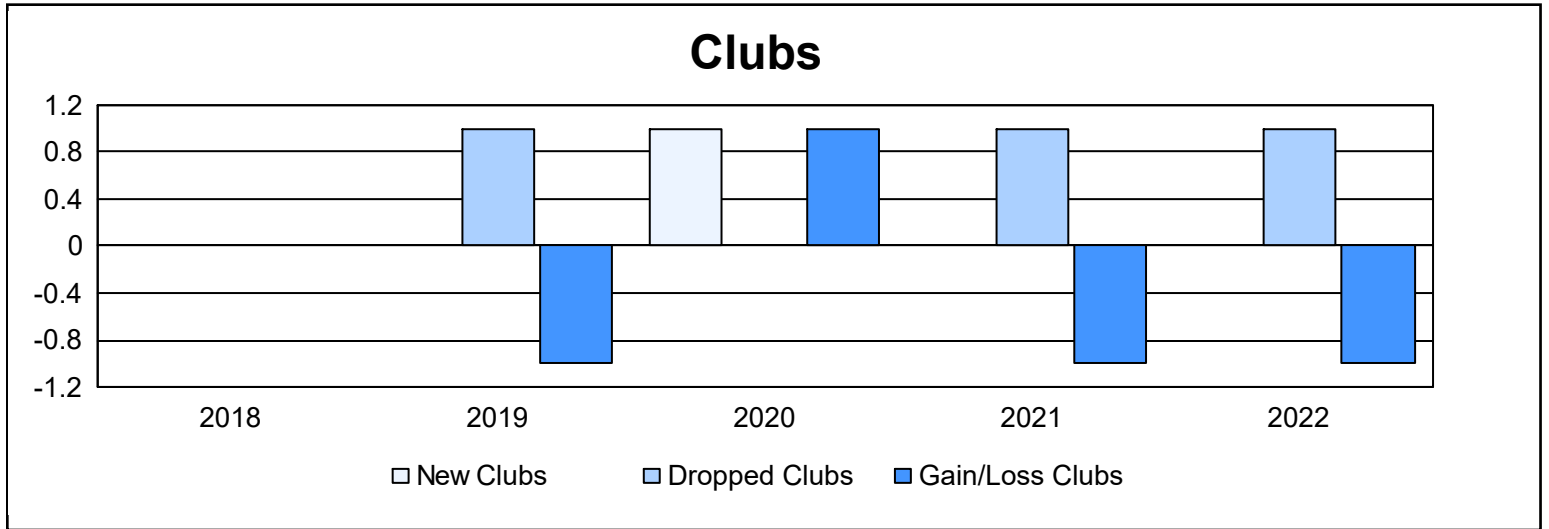

Year	New Clubs	Dropped Clubs	Gain/ Loss Clubs	New Members	Charter Members	Reinstate Members	Transfer Members	Total Member Added	Total Members Dropped	Gain/ Loss Members
2017-2018	0	0	0	66	0	2	3	71	80	-9
2018-2019	0	1	-1	75	0	1	3	79	106	-27
2019-2020	1	0	1	57	24	0	7	88	83	5
2020-2021	0	1	-1	58	0	1	2	61	81	-20
2021-2022	0	1	-1	56	0	1	3	60	78	-18
<b>Average</b>	<b>0</b>	<b>1</b>	<b>0</b>	<b>62</b>	<b>5</b>	<b>1</b>	<b>4</b>	<b>72</b>	<b>86</b>	<b>-14</b>

### Membership Composition June 2022 Cumulative