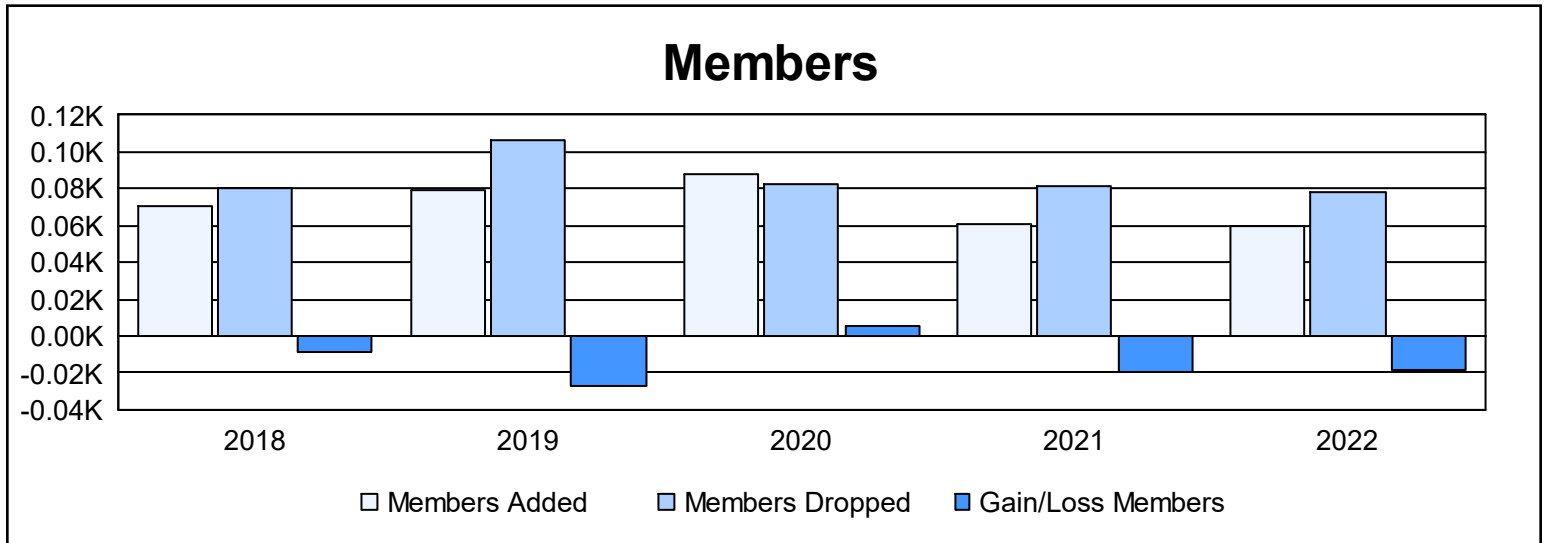

Year	New Clubs	Dropped Clubs	Gain/ Loss Clubs	New Members	Charter Members	Reinstate Members	Transfer Members	Total Member Added	Total Members Dropped	Gain/ Loss Members
2017-2018	0	0	0	66	0	2	3	71	80	-9
2018-2019	0	1	-1	75	0	1	3	79	106	-27
2019-2020	1	0	1	57	24	0	7	88	83	5
2020-2021	0	1	-1	58	0	1	2	61	81	-20
2021-2022	0	1	-1	56	0	1	3	60	78	-18
<b>Average</b>	<b>0</b>	<b>1</b>	<b>0</b>	<b>62</b>	<b>5</b>	<b>1</b>	<b>4</b>	<b>72</b>	<b>86</b>	<b>-14</b>

### Membership Composition June 2022 Cumulative