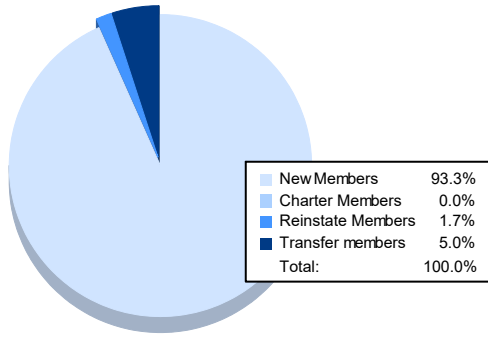

Year	New Clubs	Dropped Clubs	Gain/ Loss Clubs	New Members	Charter Members	Reinstate Members	Transfer Members	Total Member Added	Total Members Dropped	Gain/ Loss Members
2017-2018	0	0	0	66	0	2	3	71	80	-9
2018-2019	0	1	-1	75	0	1	3	79	106	-27
2019-2020	1	0	1	57	24	0	7	88	83	5
2020-2021	0	1	-1	58	0	1	2	61	81	-20
2021-2022	0	1	-1	56	0	1	3	60	78	-18
<b>Average</b>	<b>0</b>	<b>1</b>	<b>0</b>	<b>62</b>	<b>5</b>	<b>1</b>	<b>4</b>	<b>72</b>	<b>86</b>	<b>-14</b>

### Membership Composition June 2022 Cumulative